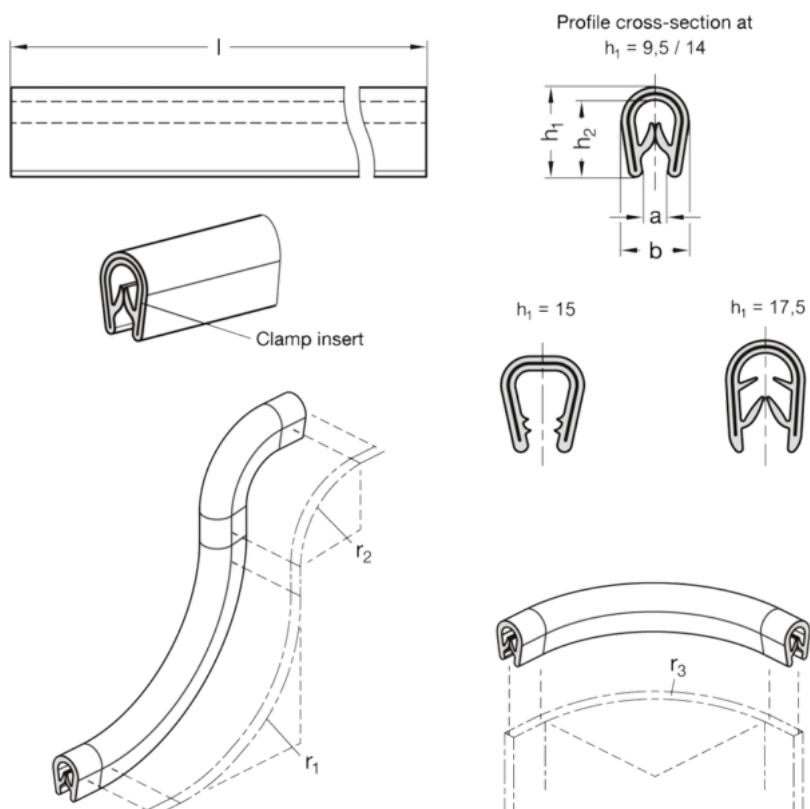

Article number: 202184175SW20

Description: E+G edge protection profile GN 2184-17,5-SW-20

Measures

a = 4 - 6
b = 12.25
cl = 20
h1 = 17.5
h2 = 15.5
r1 = 30
r2 = 45
r3 = 15

Weight in (g) = 3950